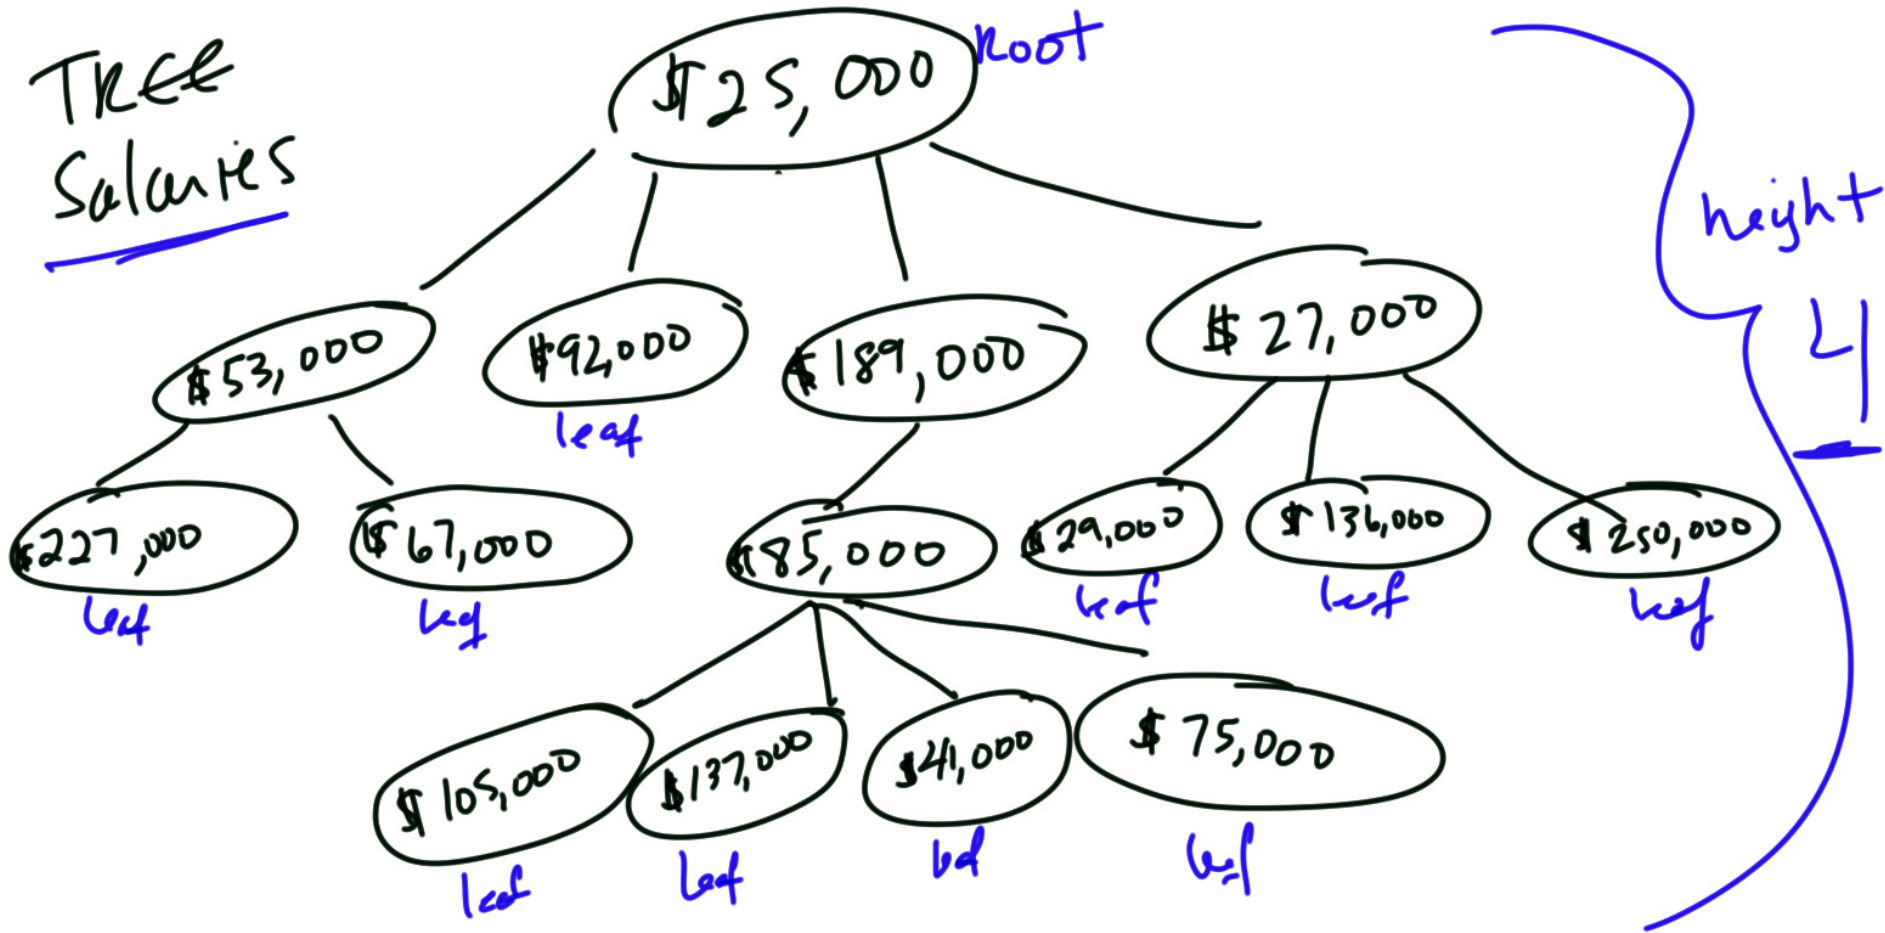

# TREE

Tree Salaries

<https://treevis.net/>

Binary  
Tree

nodes  
0, 1, 2  
children

Software Engineer

UX Designer

Security Architect